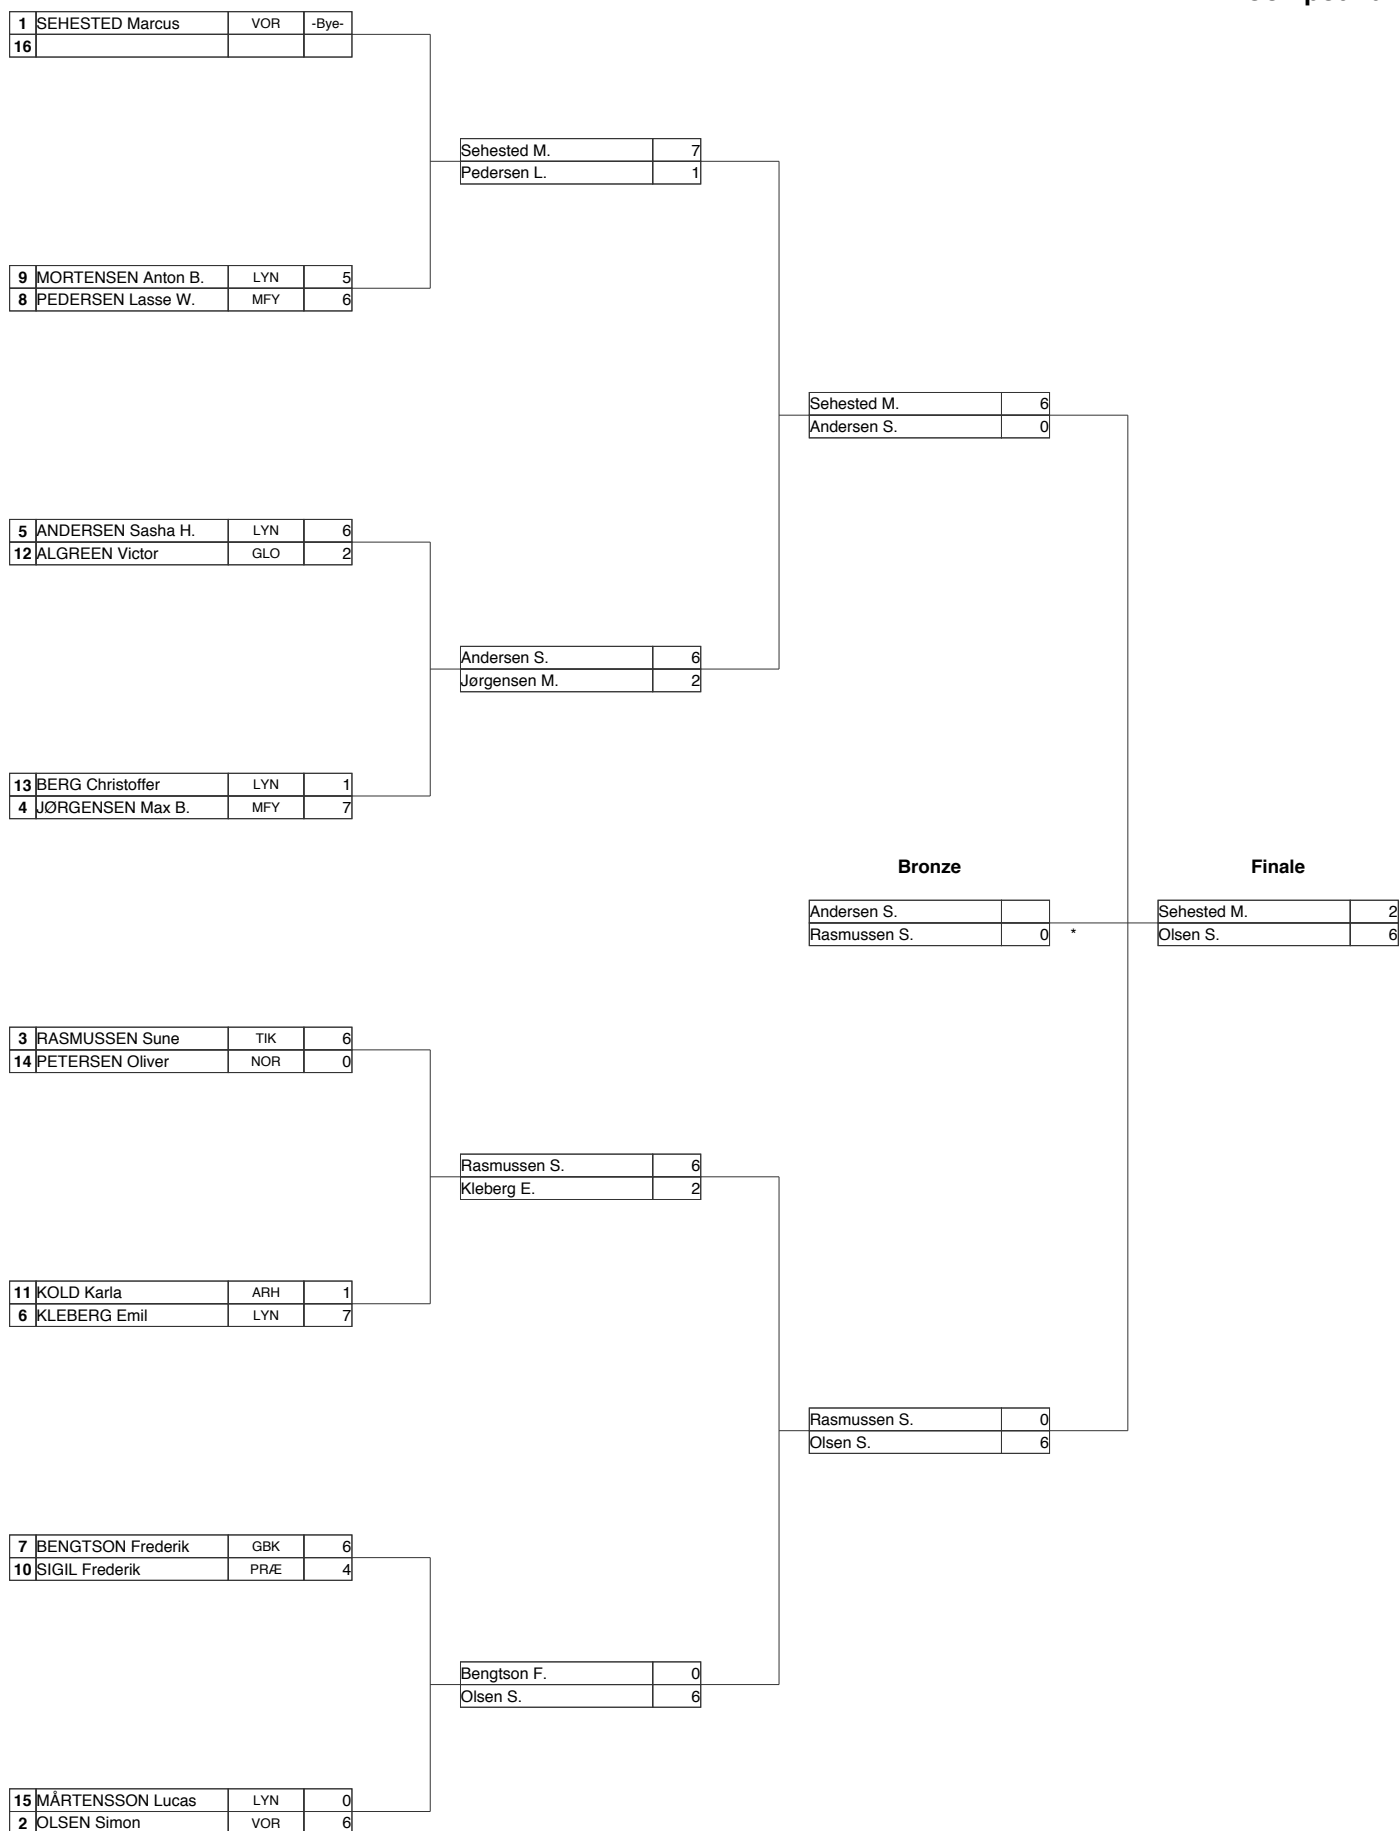

Archery by Larsen

Recurve 12m

Frederiksborg Pokalen 2014

Hillrød Bueskytteleug (FRED14)
Hillerød, 02-02-2014

REMA 1000
Meget mere discount!

Archery by Larsen

Compound 12m

DANAGE of Scandinavia
- the sport's most innovative supplier of target and scoring systems