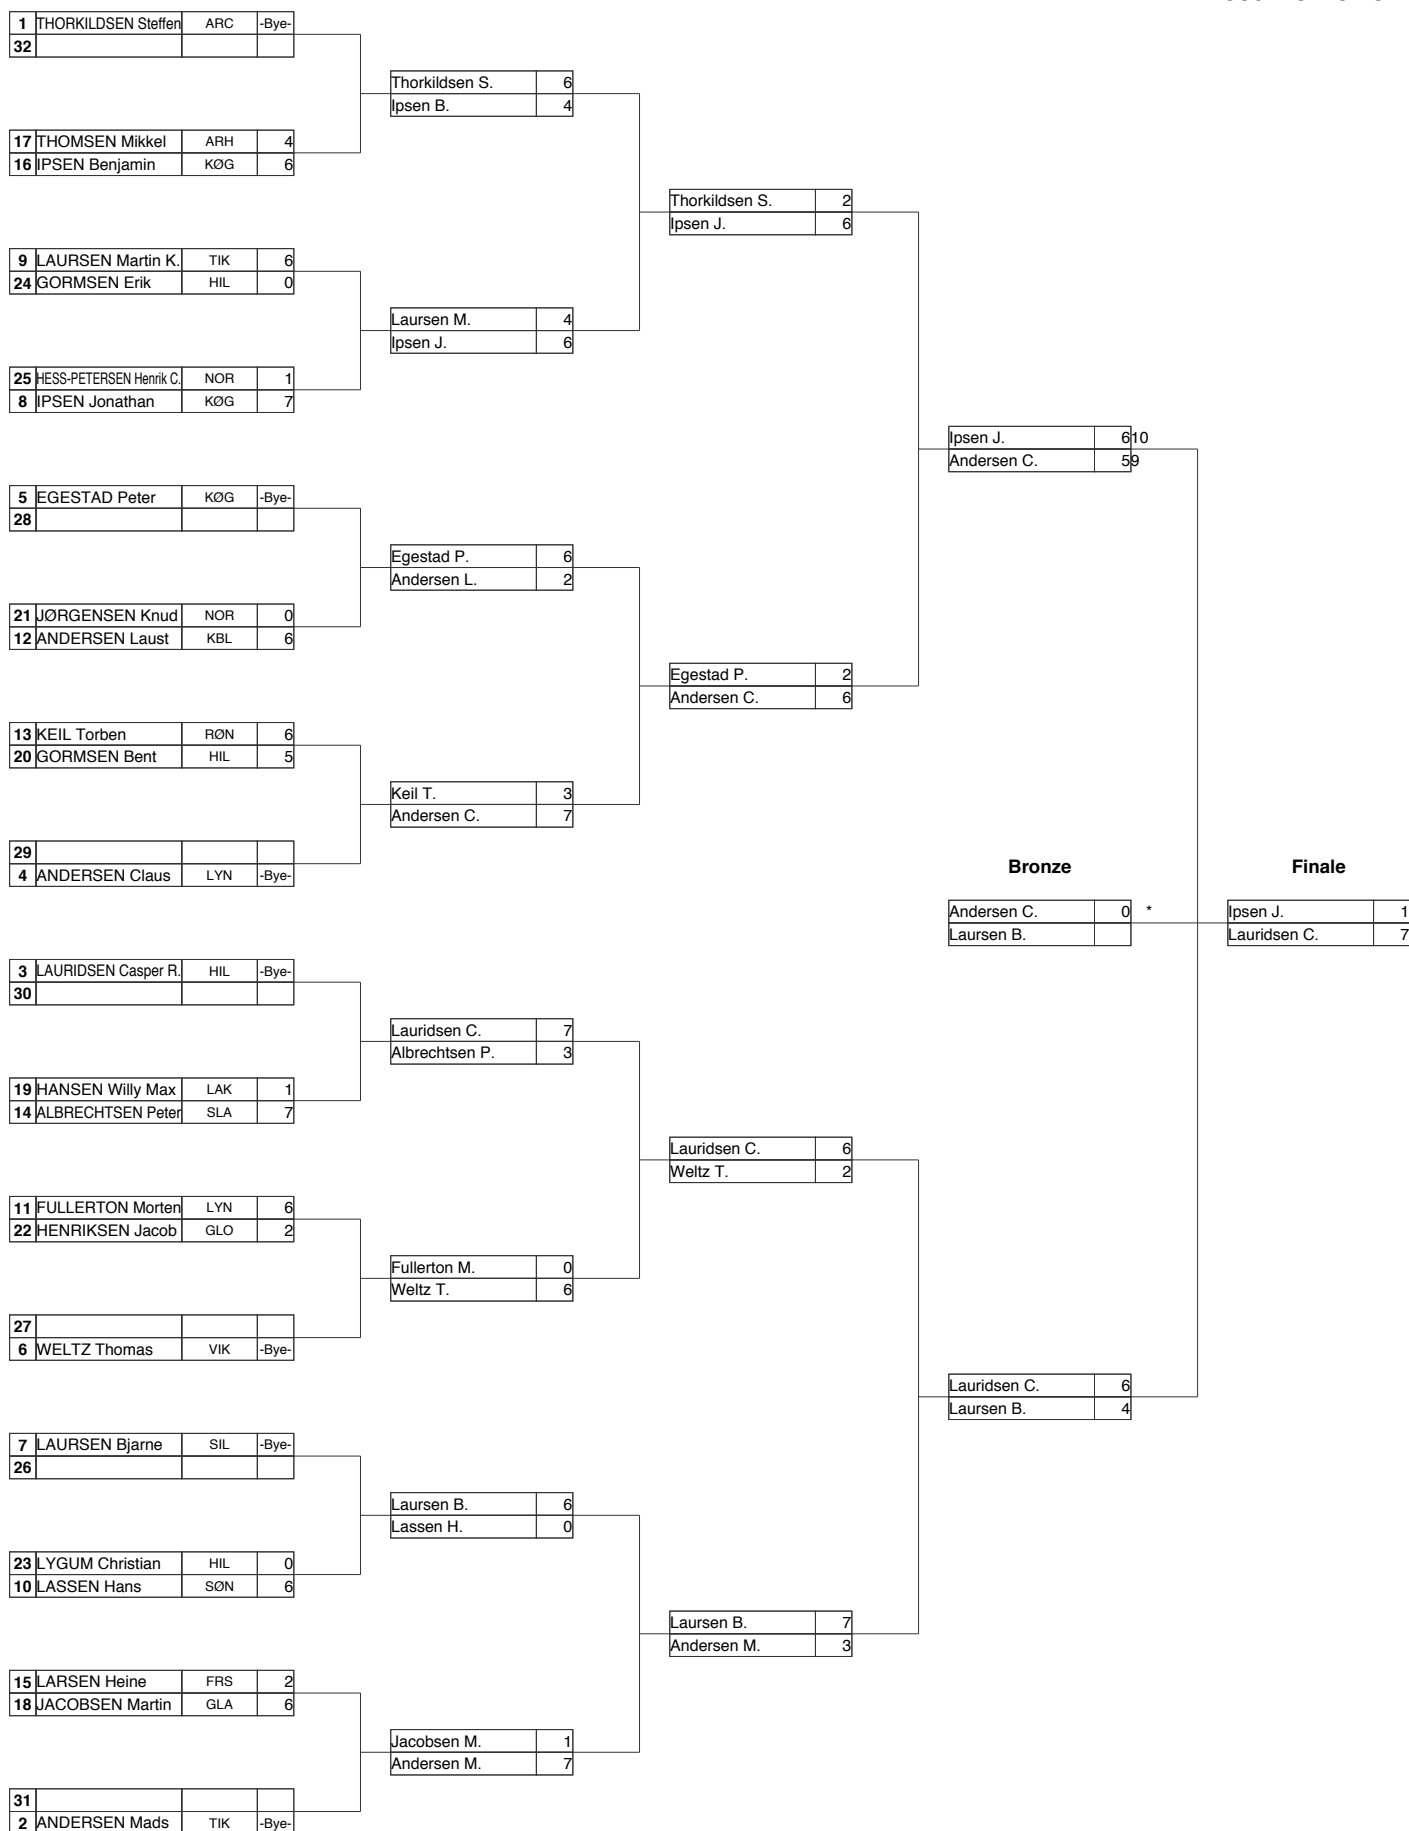

Frederiksborg Pokalen 2014

Hillrød Bueskyttelaug (FRED14)
Hillerød, 02-02-2014

REMA 1000
Meget mere discount!

Archery by Larsen

Recurve Herre 18m

DANAGE of Scandinavia
- the sport's most innovative supplier of target and scoring systems