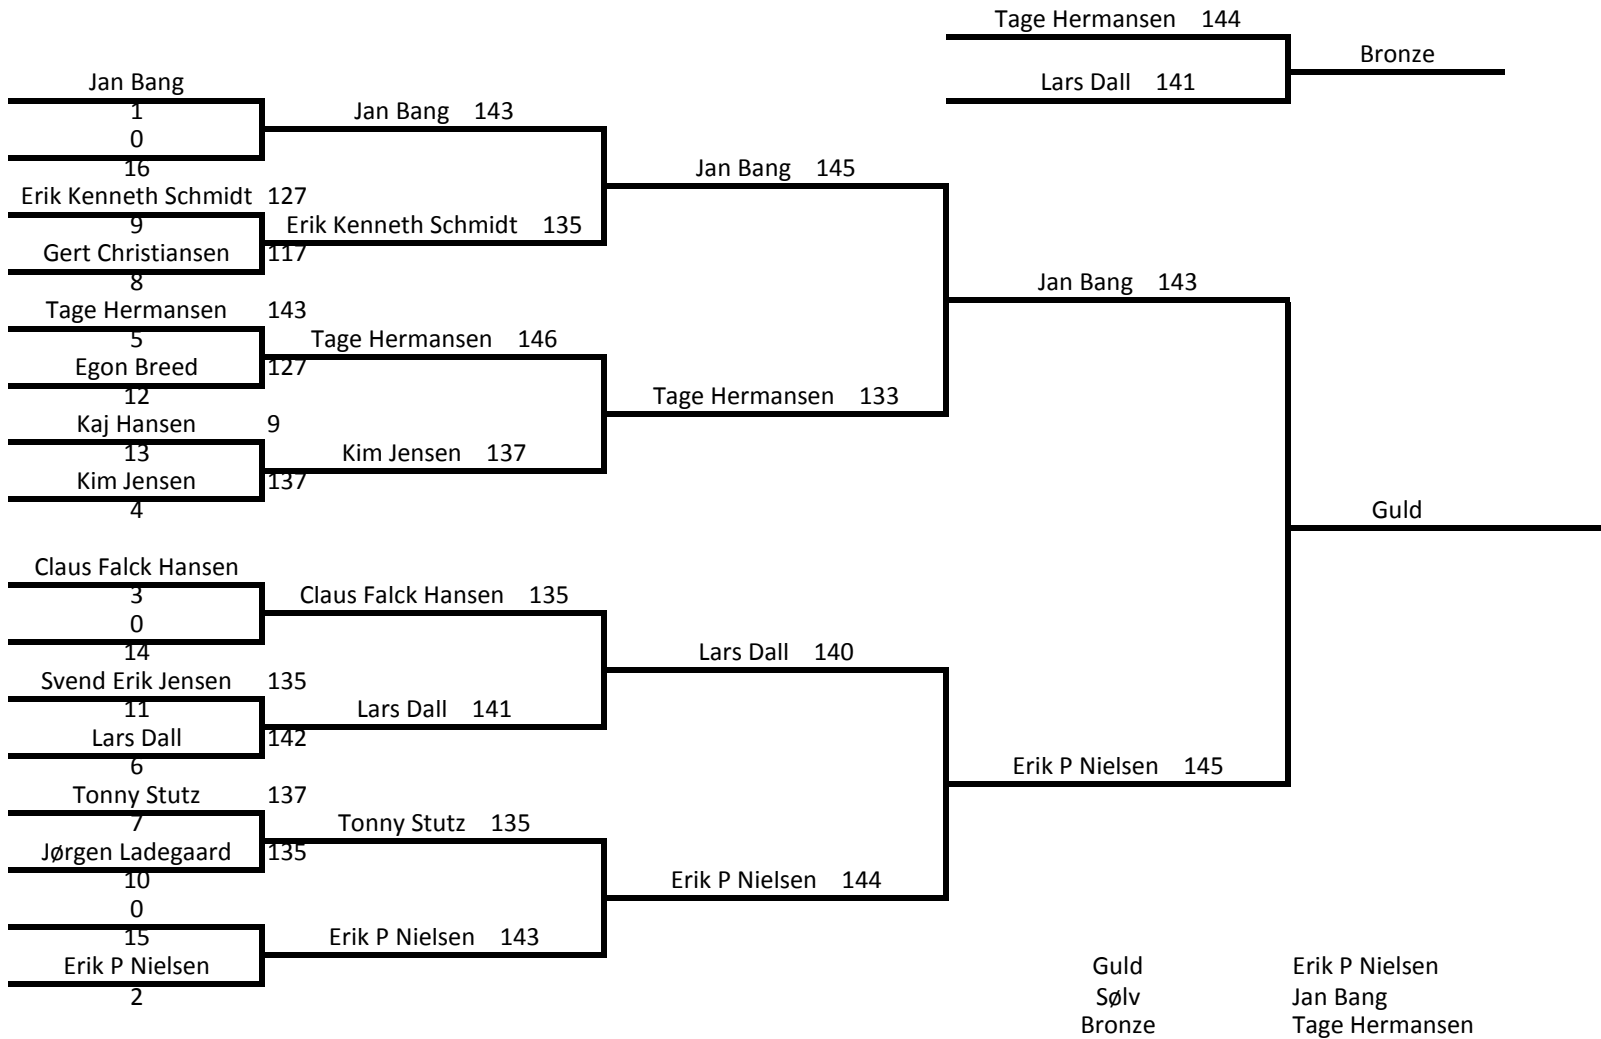

Compound Herre