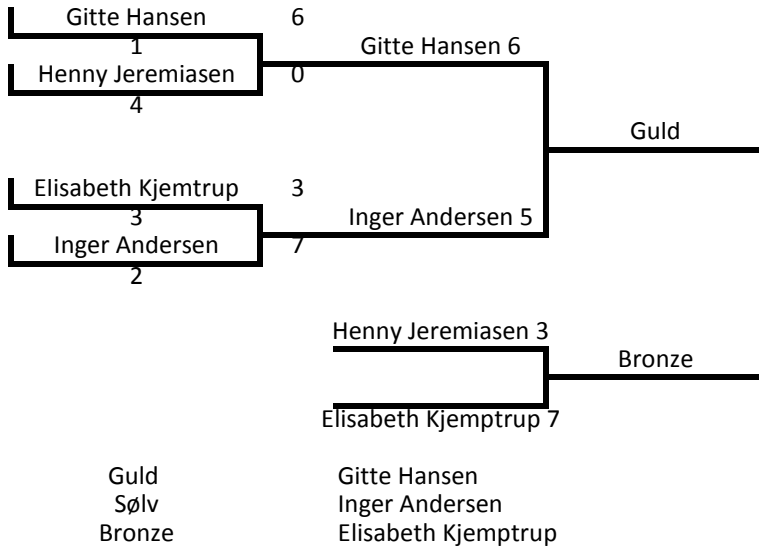

# Recurve Herre

Guld  
Sølv  
Bronze

Stephan B Nissen  
Jan Pedersen  
Svend Christensen

# Recurve Dame