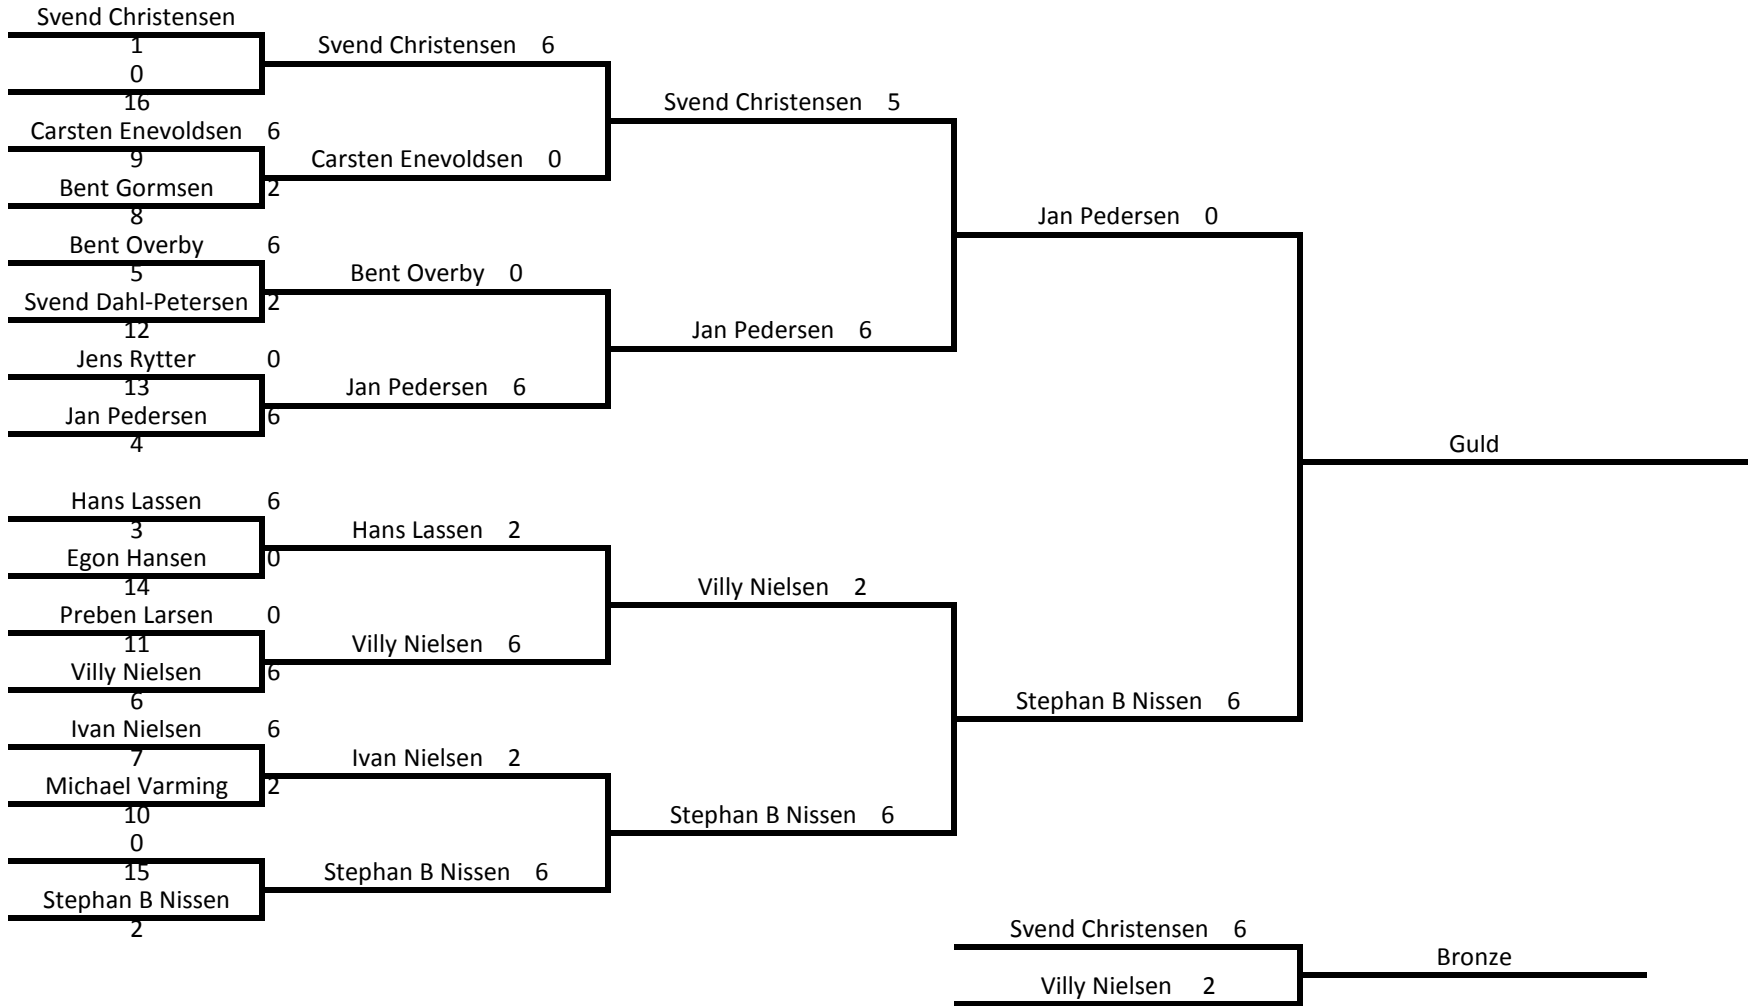

# Recurve Herre

Guld  
Sølv  
Bronze

Stephan B Nissen  
Jan Pedersen  
Svend Christensen